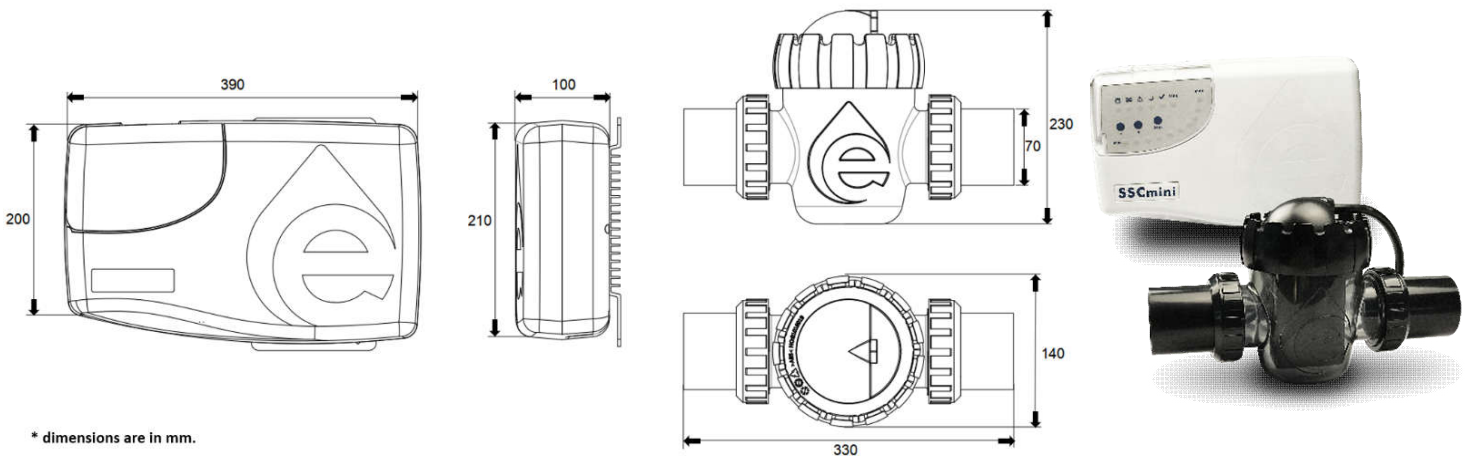

Code: 88380702  
 Model: SSCmini

## SSCmini Salt Chlorinator

**Product description:**

SSCmini is engineered for the residential pools up to 90.000l. Technology, intuitive interface & robust components design to create the most reliable free chlorinator.

**Main Specifications:**

220-240V / 50-60Hz  
 Salt Level: 3.000ppm  
 1.5" or 2" connection  
 Cell Output: 20gr/h

**Certificates:**

LVD and EMC certification AS CISPR 14.1

**Logistics:**

Box sizes (mm):  
 Units / Box:  
 Volume / Box (m³):  
 Weight / Box (Kg):

length	width	height
490	430	210
1.00		
0.04		
9.5		

\* Individual box